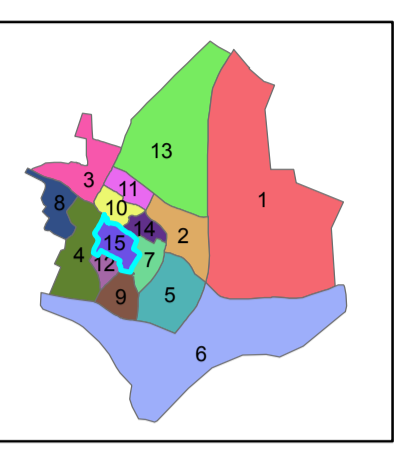

# DISTRICT-RAEBARELI

NAGAR PANCHAYAT-NASIRABAD  
 WARD NAME-GUFRANAMAAB NAGAR  
 WARD NO-15

### Legend

- Damer
- Interlocking
- Kucha
- Kharanja
- Imambada
- Eidgaah
- Kabaristhan
- Over Head Tank
- Petrol Pump
- Mandir
- Makbara
- Madarsa
- Masjid
- Masjid+Imambada
- Imambada+Madarsa
- Mobile Tower
- Govt Building
- Govt Building Colony
- School
- Well
- Transformer
- Water Nozzle
- Summersabul
- Solar Pole
- Street Light
- High Mask Light
- Handpump
- Pole\_Join
- Pond
- Other
- Imambada+Commercial
- Imambada
- Eidgaah
- Kabaristhan
- Commercial
- Residential+Commercial
- Over Head Tank
- Petrol Pump
- Mandir
- Makbara
- Madarsa
- Masjid
- Masjid+Imambada
- Imambada+Madarsa
- Mobile Tower
- Residential
- Govt Building
- Govt Building Colony
- School

### Ward Name

- Ahmad Nagar
- Dela
- Gudkhet Nagar
- Gufranamaab Nagar
- Kayasthana
- Kuraiash Nagar
- Lala Ki Bazar
- Maurya Nagar
- Milkiyana
- Patel Nagar
- Phulwari
- Purani Kothi
- Sarv Dharm Nagar
- Shiv Nagar
- Soni Nagar