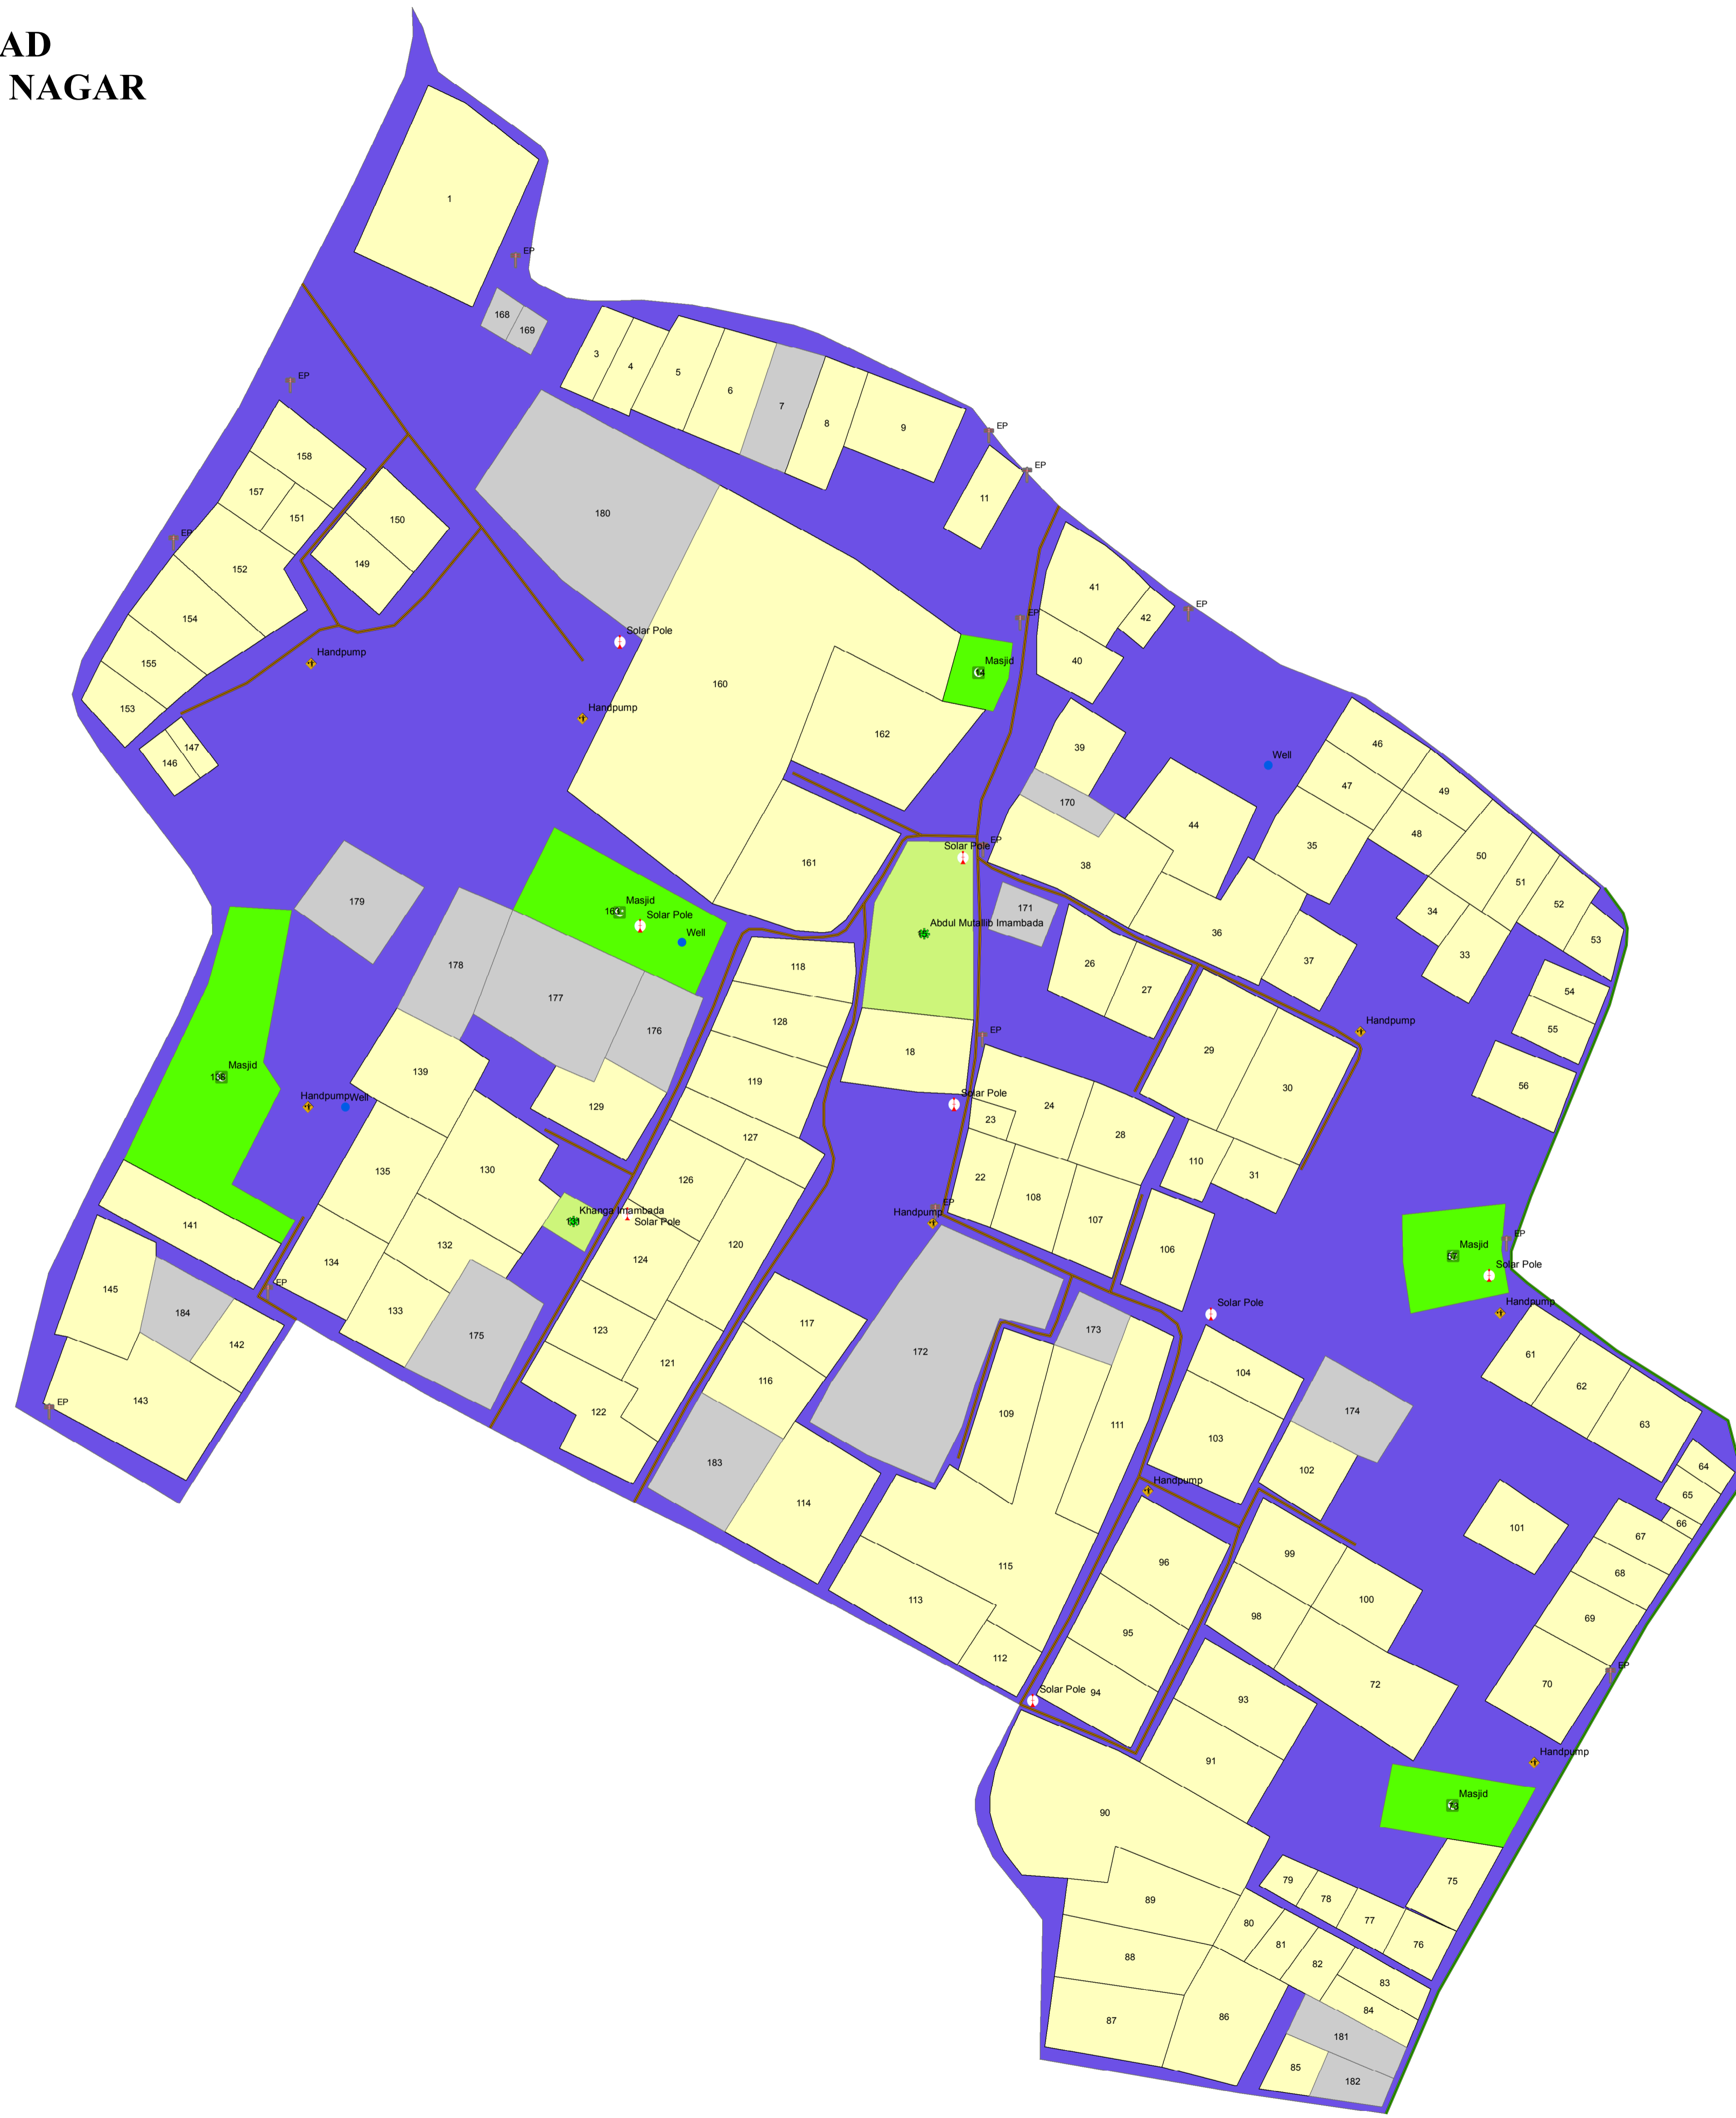

# DISTRICT-RAEBARELI

NAGAR PANCHAYAT-NASIRABAD  
 WARD NAME-GUFRANAMAAB NAGAR  
 WARD NO-15

### Legend

- Damer
- Interlocking
- Kucha
- Kharanja
- Imambada
- Eidgaah
- Kabaristhan
- Over Head Tank
- Petrol Pump
- Mandir
- Makbara
- Madarsa
- Masjid
- Masjid+Imambada
- Imambada+Madarsa
- Mobile Tower
- Govt Building
- Govt Building Colony
- School
- Well
- Transformer
- Water Nozzle
- Summersabul
- Solar Pole
- Street Light
- High Mask Light
- Handpump
- Pole\_Join
- Pond
- Other
- Imambada+Commercial
- Imambada
- Eidgaah
- Kabaristhan
- Commercial
- Residential+Commercial
- Over Head Tank
- Petrol Pump
- Mandir
- Makbara
- Madarsa
- Masjid
- Masjid+Imambada
- Imambada+Madarsa
- Mobile Tower
- Residential
- Govt Building
- Govt Building Colony
- School

### Ward Name

- Ahmad Nagar
- Dela
- Gudkhet Nagar
- Gufranamaab Nagar
- Kayasthana
- Kuraiash Nagar
- Lala Ki Bazar
- Maurya Nagar
- Milkiyana
- Patel Nagar
- Phulwari
- Purani Kothi
- Sarv Dharm Nagar
- Shiv Nagar
- Soni Nagar